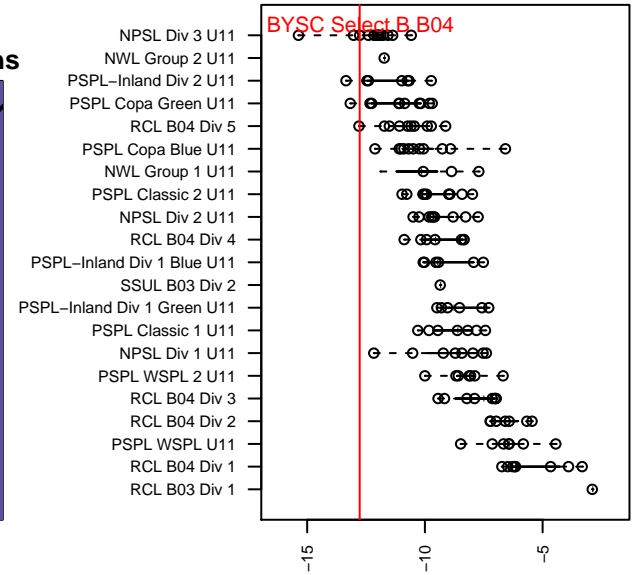

BYSC Select B B04

Bellevue Youth SC
Bellevue, WA
B04 total strength=-28
attack=0.1 defense=0.03
fall league = NPSL Div 3 U11
notes= Ostolaza 2015

alt names used:
BYSC BU11 B - Select
BYSC Select B11 B Ostolaza

Venues played:
2015 Blast Off BU11 C
2015 NPSL Division 3 U11

BYSC Select B B04
Dots are actual minus expected GF (blue circles) and GA (red triangles).
Blue line is smoothed change in attack strength. Red is smoothed change in defense strength.

**attack and defense variance (black dot)
relative to other teams
and top 10 in region**

**attack and defense rating
relative to others at age
and all opponents in last 13 months**

Performance relative to 13 month average